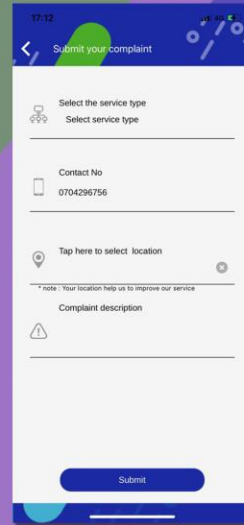

Download MySLT App Today on

How to Add Complaints

How to Add Complaints
MySLT App >>Complaints >> Submit Your Complaints >>Fill the Details>>Submit